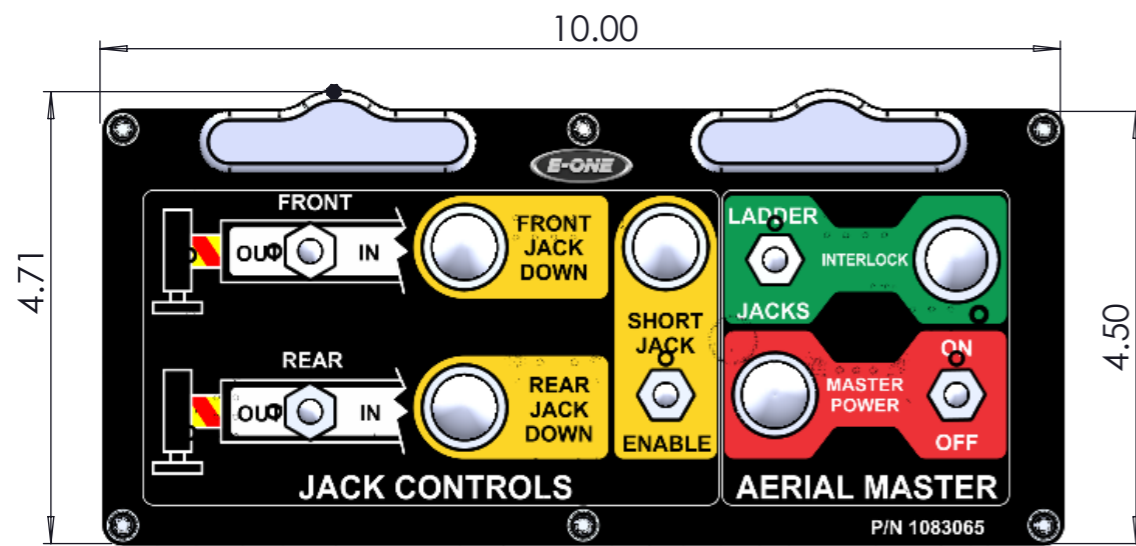

MATING CONNECTOR: DT06-4S

PIN	FUNC.	COLOR	AWG
1	VBAT	RED	18
2	GND	BLACK	18
3	LIN	BLUE	18
4	N/A	N/A	N/A

REV	MODIFICATION	Customer			COMMERCIAL		621 Technologies inc.
1	DRAWN	NAME	SIGNATURE	DATE	UNITS:		TITLE:
		DRAWN	Jamie Swart		Inch	DRIVER SIDE JACK CONTROL PANEL	
		CHK'D					
		APPV'D					
		MFG					
		Q.A			FINISH:	N/A	PART NO.
						AECU-CPJM-100	A3
SCALE: DO NOT SCALE						SHEET 1 OF 1	