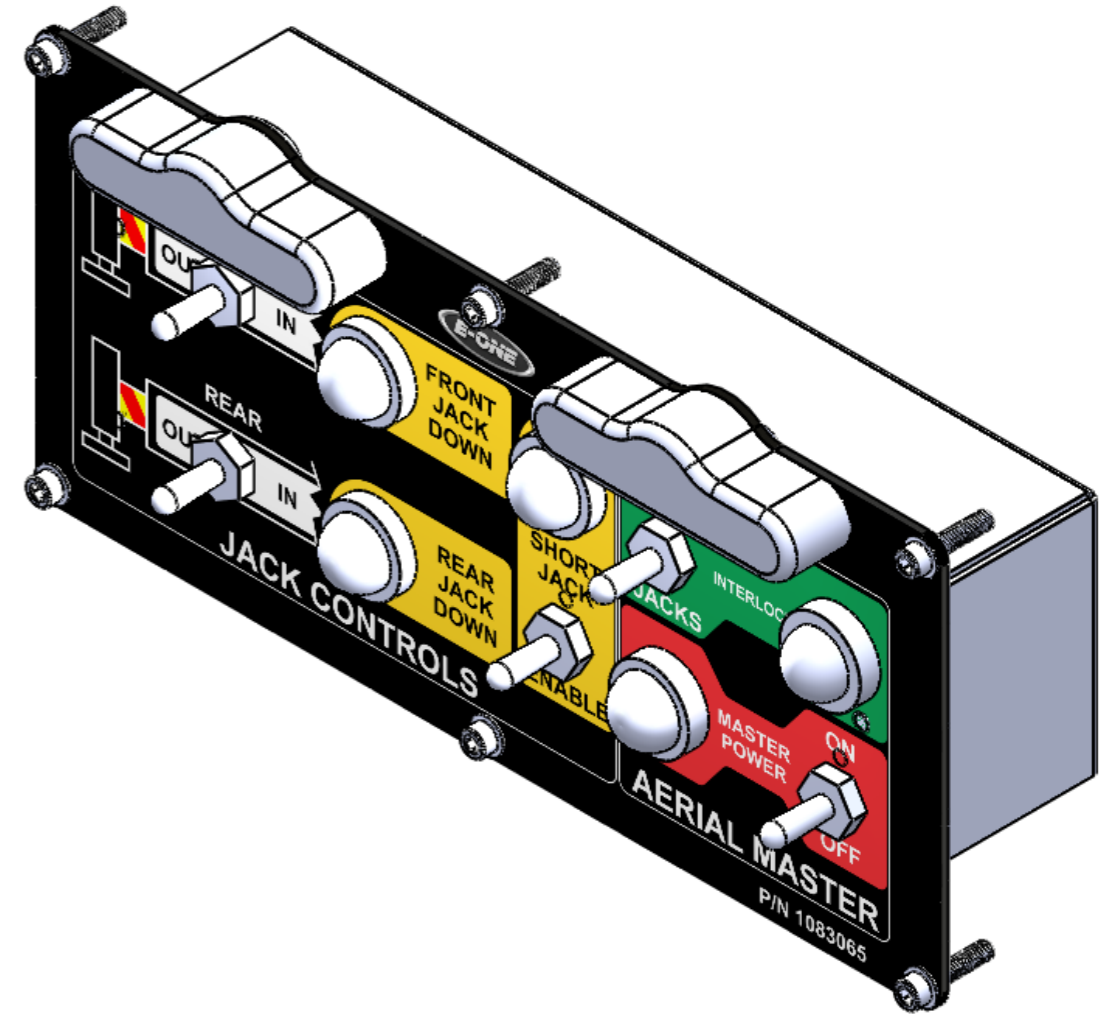

MATING CONNECTOR: DT06-4S

PIN	FUNC.	COLOR	AWG
1	VBAT	RED	18
2	GND	BLACK	18
3	LIN	BLUE	18
4	N/A	N/A	N/A

REV	MODIFICATION	Customer			COMMERCIAL		621 Technologies inc.
1	DRAWN	NAME	SIGNATURE	DATE	UNITS:		TITLE:
		DRAWN	Jamie Swart		Inch	DRIVER SIDE JACK CONTROL PANEL	
		CHK'D					
		APPV'D					
		MFG					
		Q.A			FINISH:	N/A	PART NO.
						AECU-CPJM-100	A3
SCALE: DO NOT SCALE						SHEET 1 OF 1	