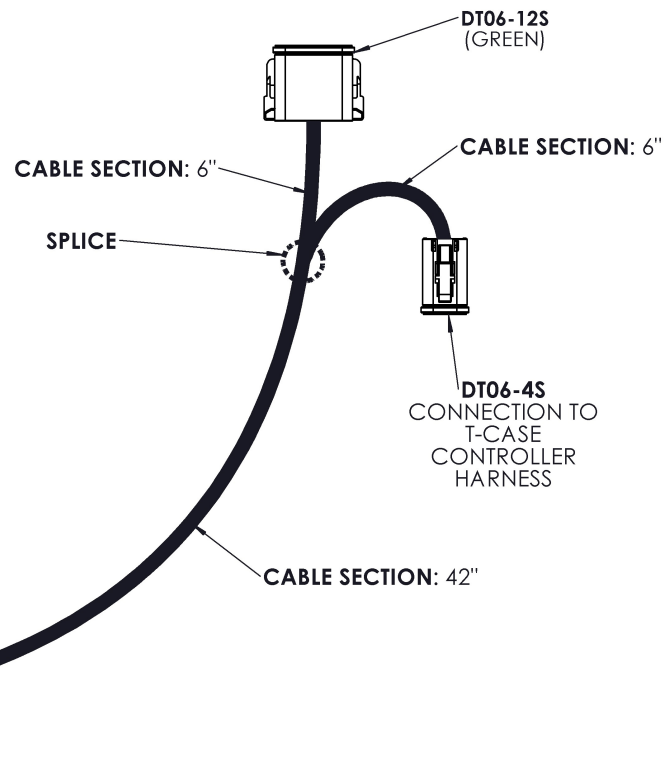

**DT06-12S
(GREEN)**

PIN	FUNC.	COLOR	AWG
12	VBAT	RED	18
1	GND	BLACK	18
2	CAN HI	YELLOW	18
11	CAN LO	GREEN	18

DT06-4S

PIN	FUNC.	COLOR	AWG
1	VBAT	RED	18
2	GND	BLACK	18
3	CAN HI	YELLOW	18
4	CAN LO	GREEN	18

***WIRES TERMINATED WITH APTIV®
TERMINALS
(P/N 12129425-L)**

FUNC.	COLOR	AWG
VBAT	RED	18
GND	BLACK	18
CAN HI	YELLOW	18
CAN LO	GREEN	18

***WIRES TERMINATED WITH APTIV®
TERMINALS
(P/N 12110847)**

REV	MODIFICATION				Customer	621 Technologies inc.	
1	DRAWN				AXLETECH		
		NAME	DATE	INITIAL	UNITS:	TITLE:	
		DRAWN	Jamie Swart	20/06/18	Inch	AXLETECH T-CASE IN DASH HARNESS	
		CHK'D					
		APP'VD					
		MFG					
		Q.A.			JACKET MATERIAL:	PART NO.	A3
					Polyamide Loom	AATTC-001-H2	
						SCALE: DO NOT SCALE	SHEET 1 OF 1